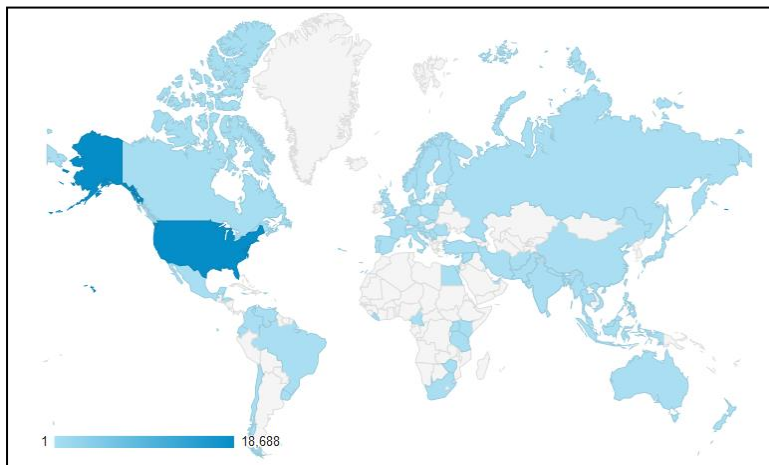

NWPL Analytic Update *July 11-November 19th 2013*

Total Visits (July 11-Nov 19)	19,293
Total Visits since 2009	168,293
New Visitors	9,999
Returning Visitors	9,294
Avg. Hits per Day	146
Avg. Hits per Week	965
Avg. Hits per Month	3,859

Top 10 Countries with the Greatest Number of Visits					
Country	Visits	% New Visits	Country	Visits	% New Visits
United States	18,688	51.08%	Puerto Rico	18	88.89%
Canada	311	56.59%	(not set)	18	94.44%
Philippines	27	66.67%	Mexico	14	92.86%
India	26	100.00%	United Kingdom	9	100.00%
Australia	19	100.00%	Italy	8	100.00%

Top 10 States with the Greatest Number of Visits					
State	Visits	% New Visits	State	Visits	% New Visits
California	1,383	59.94%	Virginia	757	55.61%
Texas	1,276	45.38%	New York	739	63.19%
Pennsylvania	1,184	56.00%	Nebraska	653	28.02%
New Hampshire	870	17.47%	Ohio	646	56.66%
Washington	813	44.53%	Oregon	529	34.97%

Top 10 Cities with the Greatest Number of Visits					
City	Visits	% New Visits	City	Visits	% New Visits
Houston	593	32.72%	Kansas City	228	22.37%
Omaha	517	23.79%	Columbus	205	45.85%
Sunapee	338	0.30%	Washington, D.C.	204	53.43%
Vicksburg	307	14.66%	Sacramento	197	55.84%
Hanover	295	16.95%	Oregon City	183	0.55%