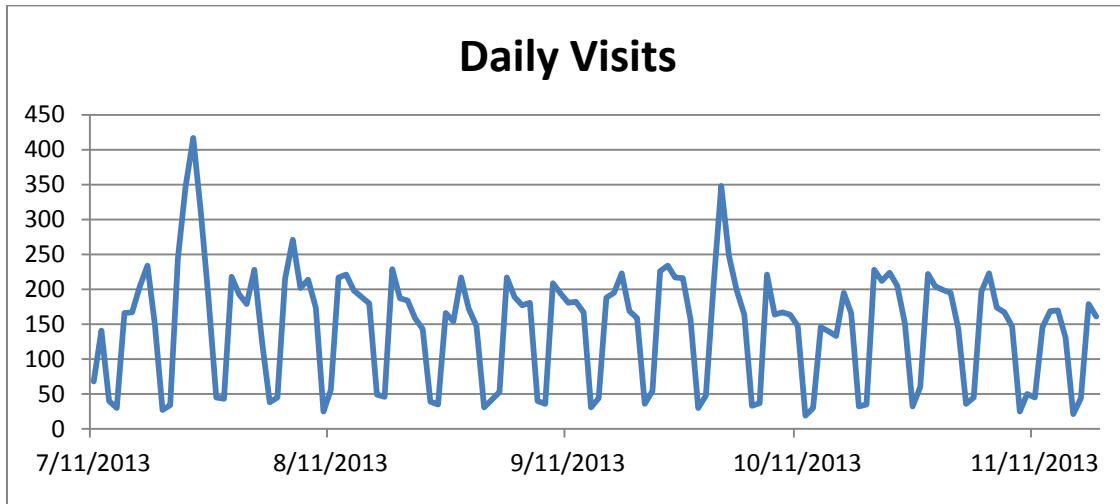

NWPL Analytic Update *July 11-November 19th 2013*

Total Visits (July 11-Nov 19)	19,293
Total Visits since 2009	168,293
New Visitors	9,999
Returning Visitors	9,294
Avg. Hits per Day	146
Avg. Hits per Week	965
Avg. Hits per Month	3,859

Top 10 Countries with the Greatest Number of Visits					
Country	Visits	% New Visits	Country	Visits	% New Visits
United States	18,688	51.08%	Puerto Rico	18	88.89%
Canada	311	56.59%	(not set)	18	94.44%
Philippines	27	66.67%	Mexico	14	92.86%
India	26	100.00%	United Kingdom	9	100.00%
Australia	19	100.00%	Italy	8	100.00%

Top 10 States with the Greatest Number of Visits					
State	Visits	% New Visits	State	Visits	% New Visits
California	1,383	59.94%	Virginia	757	55.61%
Texas	1,276	45.38%	New York	739	63.19%
Pennsylvania	1,184	56.00%	Nebraska	653	28.02%
New Hampshire	870	17.47%	Ohio	646	56.66%
Washington	813	44.53%	Oregon	529	34.97%

Top 10 Cities with the Greatest Number of Visits					
City	Visits	% New Visits	City	Visits	% New Visits
Houston	593	32.72%	Kansas City	228	22.37%
Omaha	517	23.79%	Columbus	205	45.85%
Sunapee	338	0.30%	Washington, D.C.	204	53.43%
Vicksburg	307	14.66%	Sacramento	197	55.84%
Hanover	295	16.95%	Oregon City	183	0.55%