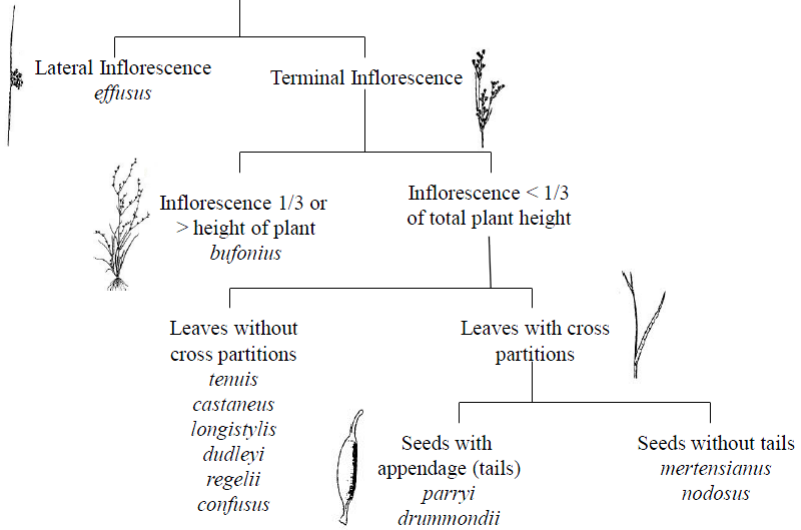

Common Wetland Delineation Rushes of Montana

Caution-This is a limited species key.
NWPL

Rushes

Juncaceae:

Lily-like flower
Parts and fruit

Juncus
(Rushes)

1-3 locular capsule
many seeded (mostly
glabrous with basal leaves)

Juncus effusus
Lamp Rush
(GP:OBL; WMVC:FACW)

Juncus balticus
Baltic Rush (FACW)

Juncus bufonius
Toad Rush
(GP:OBL: WMVC:FACW)

Juncus tenuis
Lesser Poverty Rush (FAC)

Juncus castaneus
Chestnut Rush
(GP:OBL; WMVC:FACW)

Juncus longistylis
Long-Style Rush (FACW)

Juncus dudleyi
Dudley's Rush
(GP:FACW; WMVC:FAC)

Juncus regelii
Regel's Rush (WMVC:FACW)

Juncus confusus
Colorado Rush
(GP:FACW; WMVC:FAC)

Juncus parryi
Parry's Rush
(GP:NA; WMVC:FAC)